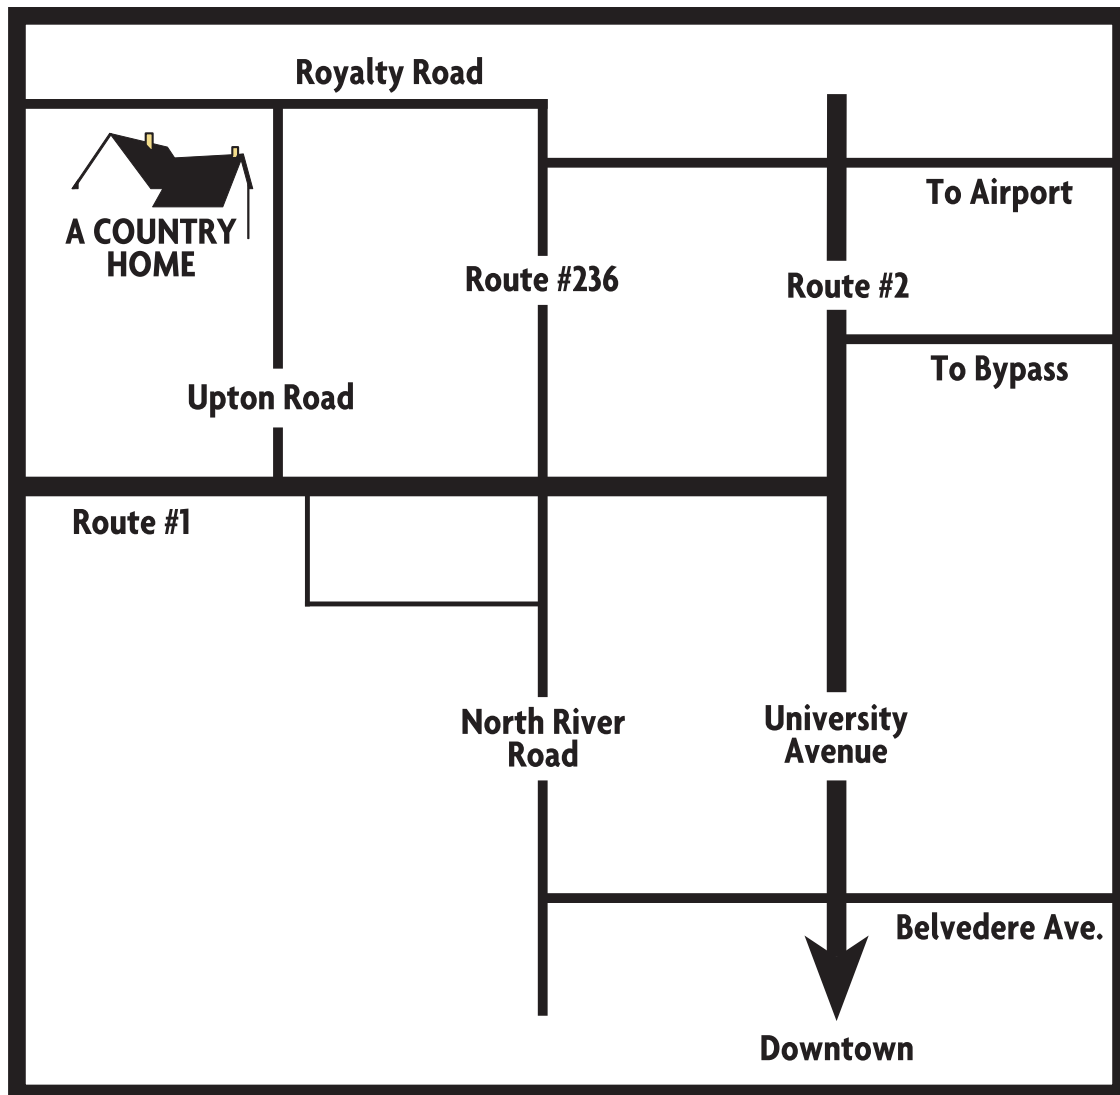

# DIRECTIONS

A Country Home Bed & Breakfast is located one half mile on the Upton Road from Route #1 on the west side of Charlottetown.

We are minutes from Charlottetown, the capital of PEI, central to all attractions and ideal for day trips anywhere on Prince Edward Island.